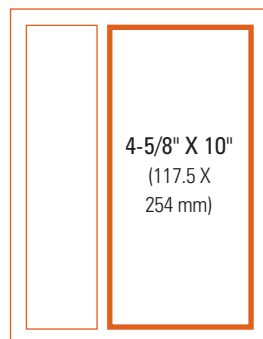

Finished dimensions of both magazines and the Factbook are 8 3/8 inches wide x 10 7/8 inches deep (212.7 mm x 276.2 mm).

DOUBLE PAGE SPREAD

Submit as two separate full-page bleed ads. Live area is 16 inches wide x 10 inches deep (406.4 x 254 mm).

FULL PAGE

For all full page ads, set page size equal to bleed dimensions below.

1/2 PAGE ISLAND

(Magazines only)

1/2 PAGE VERTICAL

1/2 PAGE HORIZONTAL

1/4 PAGE

1/3 PAGE VERTICAL

1/3 PAGE SQUARE

1/6 PAGE

FULL PAGE

2/3 PAGE

HALF PAGE SPREAD

STANDARD

15-3/4" wide X 4-7/8" deep
(400 X 123.8 mm)

WITH BLEED

17" wide X 5-1/2" deep
(431.8 X 127 mm)