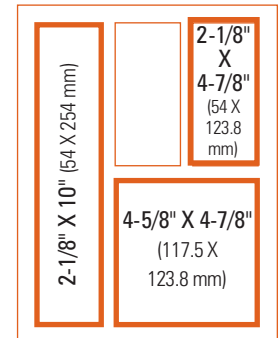

Finished dimensions of both magazines and the Factbook are 8 3/8 inches wide x 10 7/8 inches deep (212.7 mm x 276.2 mm).

DOUBLE PAGE SPREAD

Submit as two separate full-page bleed ads. Live area is 16 inches wide x 10 inches deep (406.4 x 254 mm).

FULL PAGE

For all full page ads, set page size equal to bleed dimensions below.

1/2 PAGE ISLAND

(Magazines only)

1/2 PAGE VERTICAL

1/2 PAGE HORIZONTAL

1/4 PAGE

1/3 PAGE VERTICAL

1/3 PAGE SQUARE

1/6 PAGE

FULL PAGE

2/3 PAGE

HALF PAGE SPREAD

STANDARD

15-3/4" wide X 4-7/8" deep
(400 X 123.8 mm)

WITH BLEED

17" wide X 5-1/2" deep
(431.8 X 127 mm)