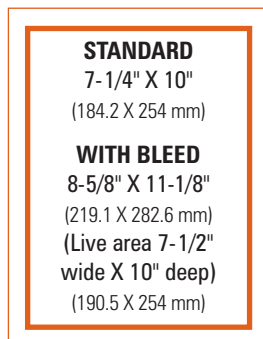

Finished dimensions of both magazines and the Factbook are 8 3/8 inches wide x 10 7/8 inches deep (212.7 mm x 276.2 mm).

DOUBLE PAGE SPREAD

Submit as two separate full-page bleed ads. Live area is 16 inches wide x 10 inches deep (406.4 x 254 mm).

FULL PAGE

For all full page ads, set page size equal to bleed dimensions below.

1/2 PAGE ISLAND

(Magazines only)

1/2 PAGE VERTICAL

1/2 PAGE HORIZONTAL

1/4 PAGE

1/3 PAGE VERTICAL

1/3 PAGE SQUARE

1/6 PAGE

FULL PAGE

2/3 PAGE

HALF PAGE SPREAD

STANDARD

15-3/4" wide X 4-7/8" deep
(400 X 123.8 mm)

WITH BLEED

17" wide X 5-1/2" deep
(431.8 X 127 mm)