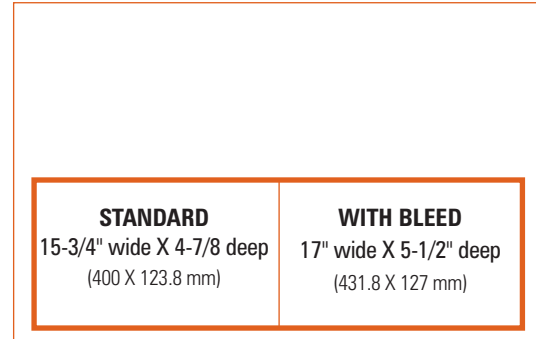

Finished dimensions of both magazines and the Factbook are 8 3/8 inches wide x 10 7/8 inches deep (212.7 mm x 276.2 mm).

DOUBLE PAGE SPREAD

Submit as two separate full-page bleed ads. Live area is 16 inches wide x 10 inches deep (406.4 x 254 mm).

FULL PAGE

For all full page ads, set page size equal to bleed dimensions below.

1/2 PAGE ISLAND

(Magazines only)

1/2 PAGE VERTICAL

1/2 PAGE HORIZONTAL

1/4 PAGE

1/3 PAGE VERTICAL

1/3 PAGE SQUARE

1/6 PAGE

FULL PAGE

2/3 PAGE

HALF PAGE SPREAD

STANDARD

15-3/4" wide X 4-7/8" deep
(400 X 123.8 mm)

WITH BLEED

17" wide X 5-1/2" deep
(431.8 X 127 mm)