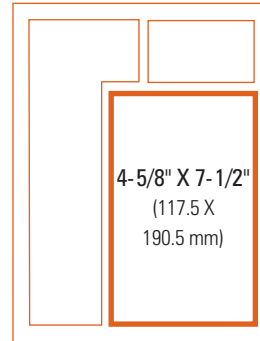

Finished dimensions of both magazines and the Factbook are 8 3/8 inches wide x 10 7/8 inches deep (212.7 mm x 276.2 mm).

DOUBLE PAGE SPREAD

Submit as two separate full-page bleed ads. Live area is 16 inches wide x 10 inches deep (406.4 x 254 mm).

FULL PAGE

For all full page ads, set page size equal to bleed dimensions below.

1/2 PAGE ISLAND

(Magazines only)

1/2 PAGE VERTICAL

1/2 PAGE HORIZONTAL

1/4 PAGE

1/3 PAGE VERTICAL

1/3 PAGE SQUARE

1/6 PAGE

FULL PAGE

2/3 PAGE

HALF PAGE SPREAD

STANDARD

15-3/4" wide X 4-7/8" deep
(400 X 123.8 mm)

WITH BLEED

17" wide X 5-1/2" deep
(431.8 X 127 mm)