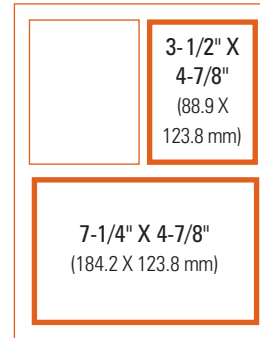

Finished dimensions of both magazines and the Factbook are 8 3/8 inches wide x 10 7/8 inches deep (212.7 mm x 276.2 mm).

DOUBLE PAGE SPREAD

Submit as two separate full-page bleed ads. Live area is 16 inches wide x 10 inches deep (406.4 x 254 mm).

FULL PAGE

For all full page ads, set page size equal to bleed dimensions below.

1/2 PAGE ISLAND

(Magazines only)

1/2 PAGE VERTICAL

1/2 PAGE HORIZONTAL

1/4 PAGE

1/3 PAGE VERTICAL

1/3 PAGE SQUARE

1/6 PAGE

FULL PAGE

2/3 PAGE

HALF PAGE SPREAD

STANDARD

15-3/4" wide X 4-7/8" deep
(400 X 123.8 mm)

WITH BLEED

17" wide X 5-1/2" deep
(431.8 X 127 mm)