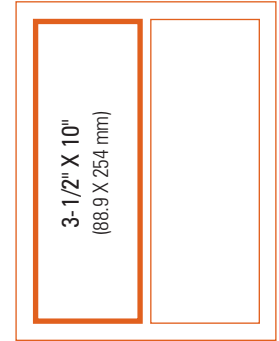

Finished dimensions of both magazines and the Factbook are 8 3/8 inches wide x 10 7/8 inches deep (212.7 mm x 276.2 mm).

DOUBLE PAGE SPREAD

Submit as two separate full-page bleed ads. Live area is 16 inches wide x 10 inches deep (406.4 x 254 mm).

FULL PAGE

For all full page ads, set page size equal to bleed dimensions below.

1/2 PAGE ISLAND

(Magazines only)

1/2 PAGE VERTICAL

1/2 PAGE HORIZONTAL

1/4 PAGE

1/3 PAGE VERTICAL

1/3 PAGE SQUARE

1/6 PAGE

FULL PAGE

2/3 PAGE

HALF PAGE SPREAD

STANDARD

15-3/4" wide X 4-7/8" deep
(400 X 123.8 mm)

WITH BLEED

17" wide X 5-1/2" deep
(431.8 X 127 mm)