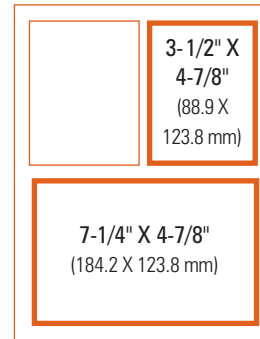

1/2 PAGE HORIZONTAL

1/4 PAGE