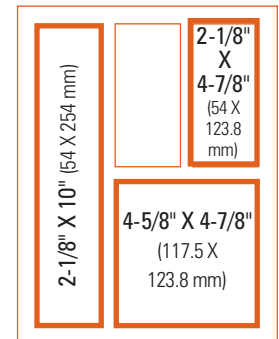

1/3 PAGE VERTICAL

1/3 PAGE SQUARE

1/6 PAGE