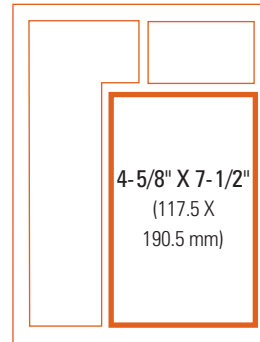

Standard Ad Sizes

Lubes'n'Greases Magazine, Lubes'n'-Greases Europe-Middle East-Africa Magazine and Lubricants Industry Factbook

Dimensions are based on the publications' 2-, 3- and 4-column grid. Do not exceed the stated space. Any ads that are slightly under the stated dimensions will be centered within the contracted space.

TRIM SIZE

Finished dimensions of both magazines and the Factbook are 8 3/8 inches wide x 10 7/8 inches deep (212.7 mm x 276.2 mm).

DOUBLE PAGE SPREAD

Submit as two separate full-page bleed ads. Live area is 16 inches wide x 10 inches deep (406.4 x 254 mm).

FULL PAGE

For all full page ads, set page size equal to bleed dimensions below.

1/2 PAGE ISLAND

(Magazines only)