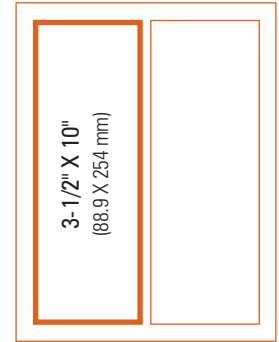

1/2 PAGE VERTICAL