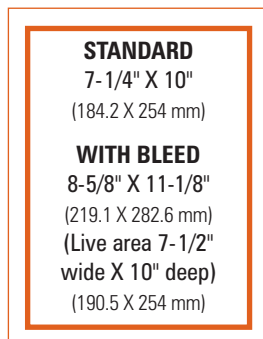

Standard Ad Sizes

Lubes'n'Greases Magazine, Lubes'n'-Greases Europe-Middle East-Africa Magazine and Lubricants Industry Factbook

Dimensions are based on the publications' 2-, 3- and 4-column grid. Do not exceed the stated space. Any ads that are slightly under the stated dimensions will be centered within the contracted space.

TRIM SIZE

Finished dimensions of both magazines and the Factbook are 8 3/8 inches wide x 10 7/8 inches deep (212.7 mm x 276.2 mm).

DOUBLE PAGE SPREAD

Submit as two separate full-page bleed ads. Live area is 16 inches wide x 10 inches deep (406.4 x 254 mm).

FULL PAGE

For all full page ads, set page size equal to bleed dimensions below.

1/2 PAGE ISLAND

(Magazines only)

1/2 PAGE VERTICAL

1/2 PAGE HORIZONTAL

1/4 PAGE

1/3 PAGE VERTICAL

1/3 PAGE SQUARE

1/6 PAGE

FULL PAGE

2/3 PAGE

HALF PAGE SPREAD