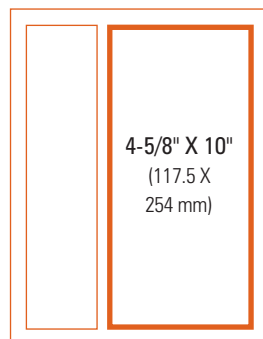

Standard Ad Sizes

Lubes'n'Greases Magazine, Lubes'n'-Greases Europe-Middle East-Africa Magazine and Lubricants Industry Factbook

Dimensions are based on the publications' 2-, 3- and 4-column grid. Do not exceed the stated space. Any ads that are slightly under the stated dimensions will be centered within the contracted space.

TRIM SIZE

Finished dimensions of both magazines and the Factbook are 8 3/8 inches wide x 10 7/8 inches deep (212.7 mm x 276.2 mm).

DOUBLE PAGE SPREAD

Submit as two separate full-page bleed ads. Live area is 16 inches wide x 10 inches deep (406.4 x 254 mm).

FULL PAGE

For all full page ads, set page size equal to bleed dimensions below.

1/2 PAGE ISLAND

(Magazines only)

1/2 PAGE VERTICAL

1/2 PAGE HORIZONTAL

1/4 PAGE

1/3 PAGE VERTICAL

1/3 PAGE SQUARE

1/6 PAGE

FULL PAGE

2/3 PAGE

HALF PAGE SPREAD